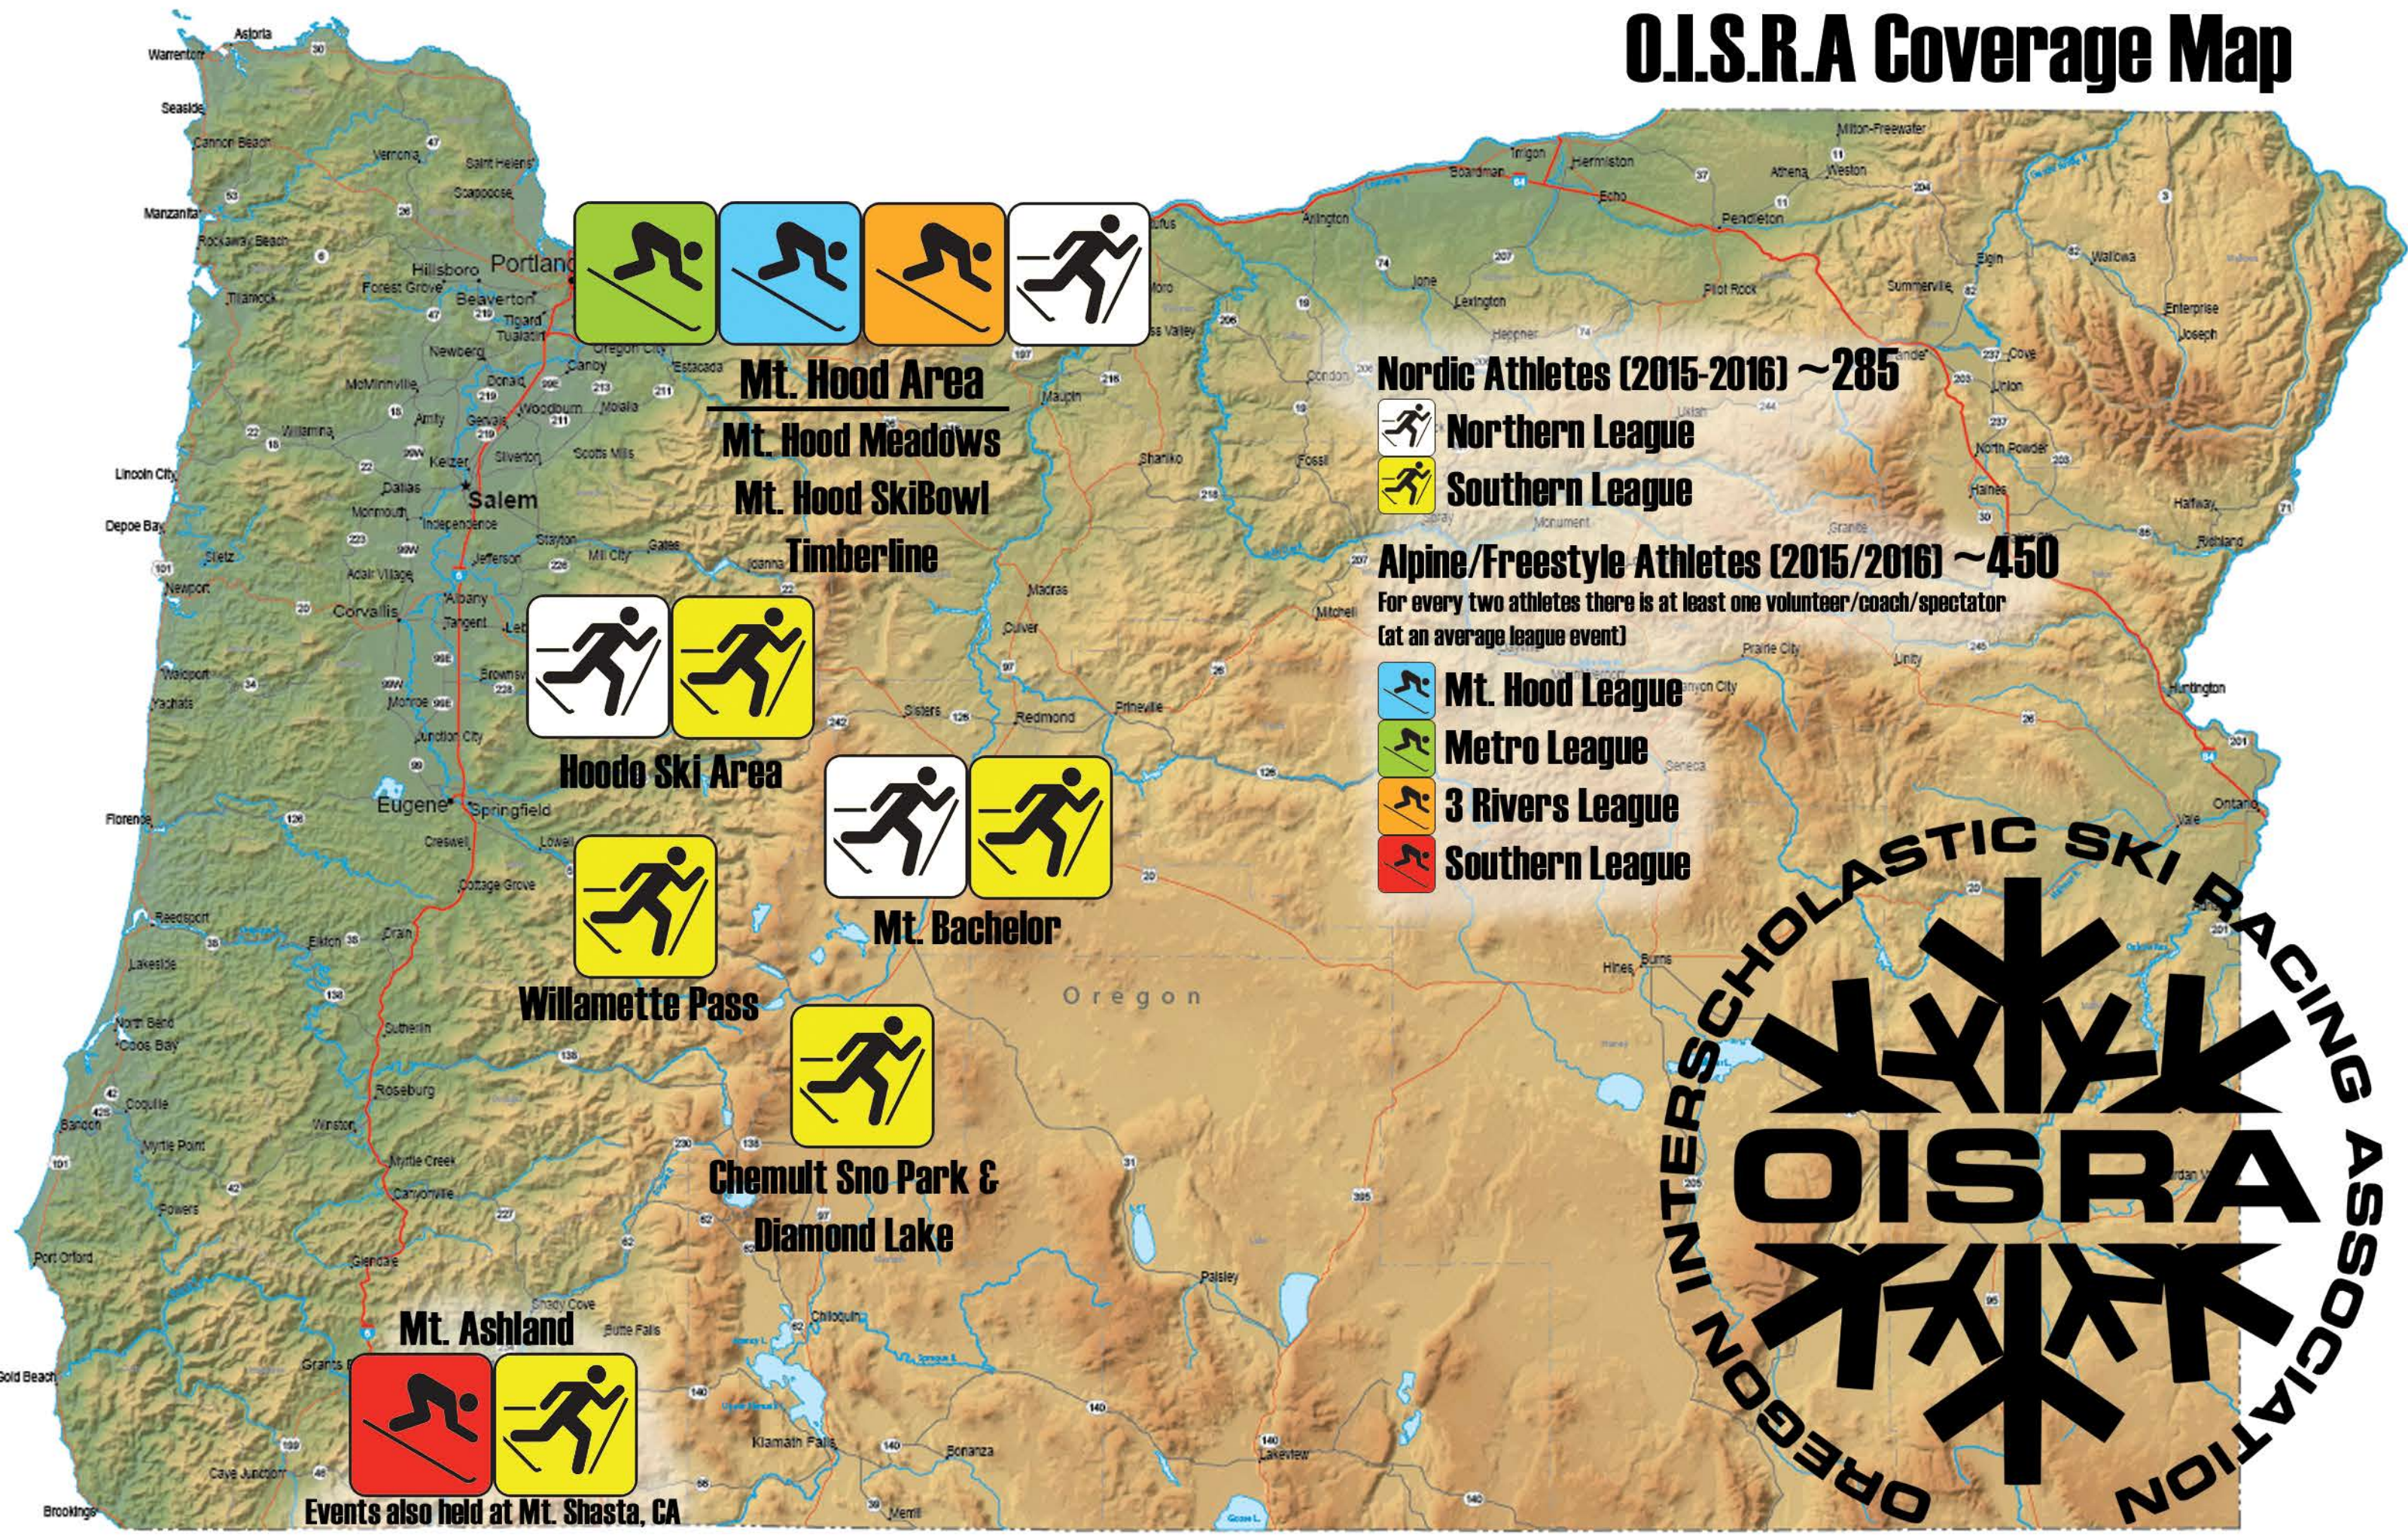

O.I.S.R.A Coverage Map

Mt. Hood Area
Mt. Hood Meadows
Mt. Hood SkiBowl
Timberline

Hoodo Ski Area

Mt. Bachelor

Willamette Pass

**Chemult Sno Park &
Diamond Lake**

Mt. Ashland

Events also held at Mt. Shasta, CA

Nordic Athletes (2015-2016) ~285

Alpine/Freestyle Athletes (2015/2016) ~450

For every two athletes there is at least one volunteer/coach/spectator
(at an average league event)

-  **Mt. Hood League**
-  **Metro League**
-  **3 Rivers League**
-  **Southern League**